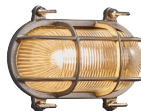

Copper

Polperro
49021055

Polperro
49021035

Helford
49031055

Helford
49031035

Lønstrup Wall
71411031

Lønstrup Garden
71428031

Venø Wall
10600625

Venø Garden
10600725

15-year guarantee

Nordlux offers a 15-year guarantee on all outdoor lamps in galvanized steel, copper, corten and brass. This guarantee applies to extensive corrosion in the form of holes in the metal caused by rust.