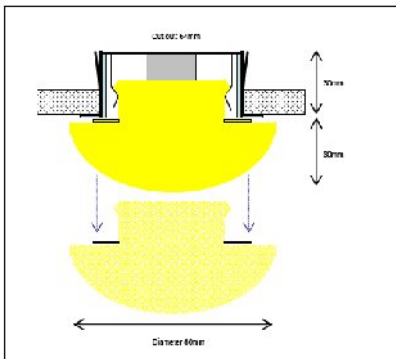

### Description

- Heat gasket allows for 50w max lamp
- Clip in glass mechanism
- Integrated anti insect mesh
- Ultra thin recess depth
- Screw out spring mechanism for easy installation
- Small cut out