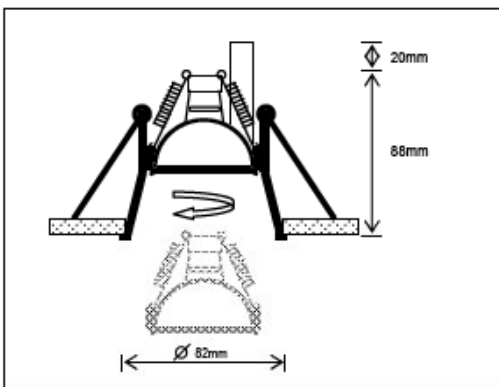

# boaz

---

Cut out = 76mm

(For compact fluorescent allow 130mm Height)